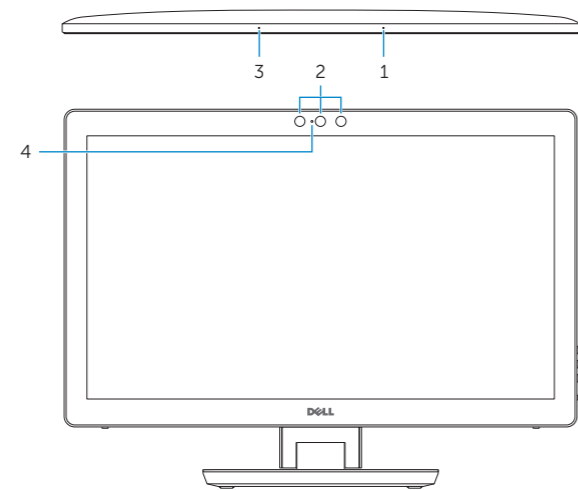

- 1. Right microphone
- 2. Intel RealSense 3D Camera – optional
- 3. Left microphone
- 4. Camera-status light
- 5. USB 3.0 port (supports fast charging)
- 6. USB 3.0 port
- 7. Brightness control buttons (2)
- 8. Input-source selection/screen-off
- 9. Hard-drive activity light
- 10. Power button
- 11. Media-card reader
- 12. USB 3.0 ports (2)
- 13. Headset port
- 14. Audio-out port
- 15. Network port
- 16. USB 2.0 ports (2)
- 17. HDMI-out port
- 18. HDMI-in port
- 19. Power-adaptor port
- 20. Service Tag label