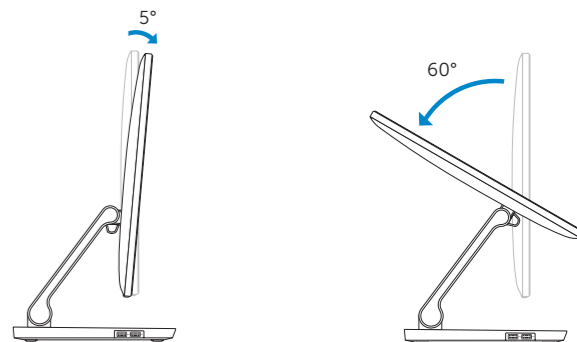

Tilt

Kantelen | Neigung | Inclinazione